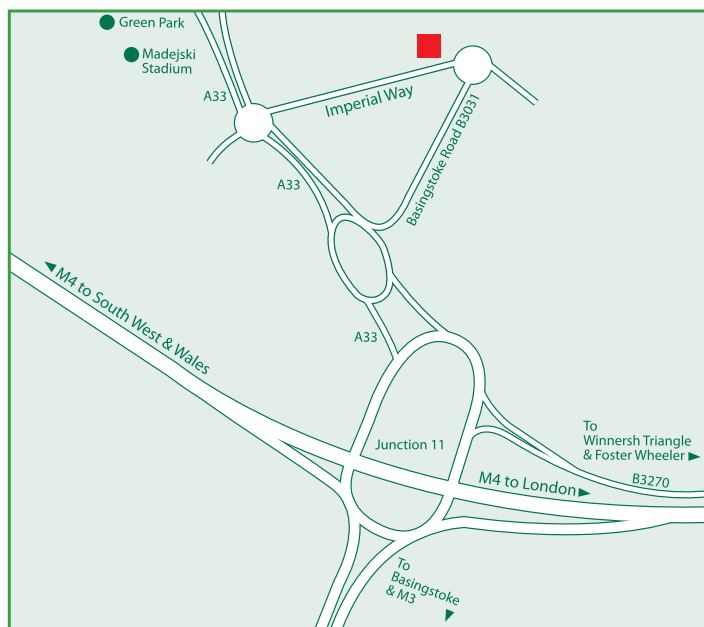

Holiday Inn
Reading – South M4, J11

How to find us

By Road

From London Leave the M4 at Junction 11 and turn right at the roundabout onto the A33 towards Reading. At the first roundabout turn right into Imperial Way and hotel is located on left hand side.

From Bristol Leave the M4 at Junction 11 and turn left at the roundabout onto the A33 towards Reading. At the first roundabout turn right into Imperial Way and hotel is located on left hand side.

By Air

Heathrow Airport (LHR)

Distance: 26.7 Mi / 42.97 Km East to hotel.

Taxi charge (one way): approx. £50.00 (GBP). time by taxi: 45 minutes.

By Train

Station Name: Reading Station.

Distance: 3 Mi / 4.83 Km South to hotel.